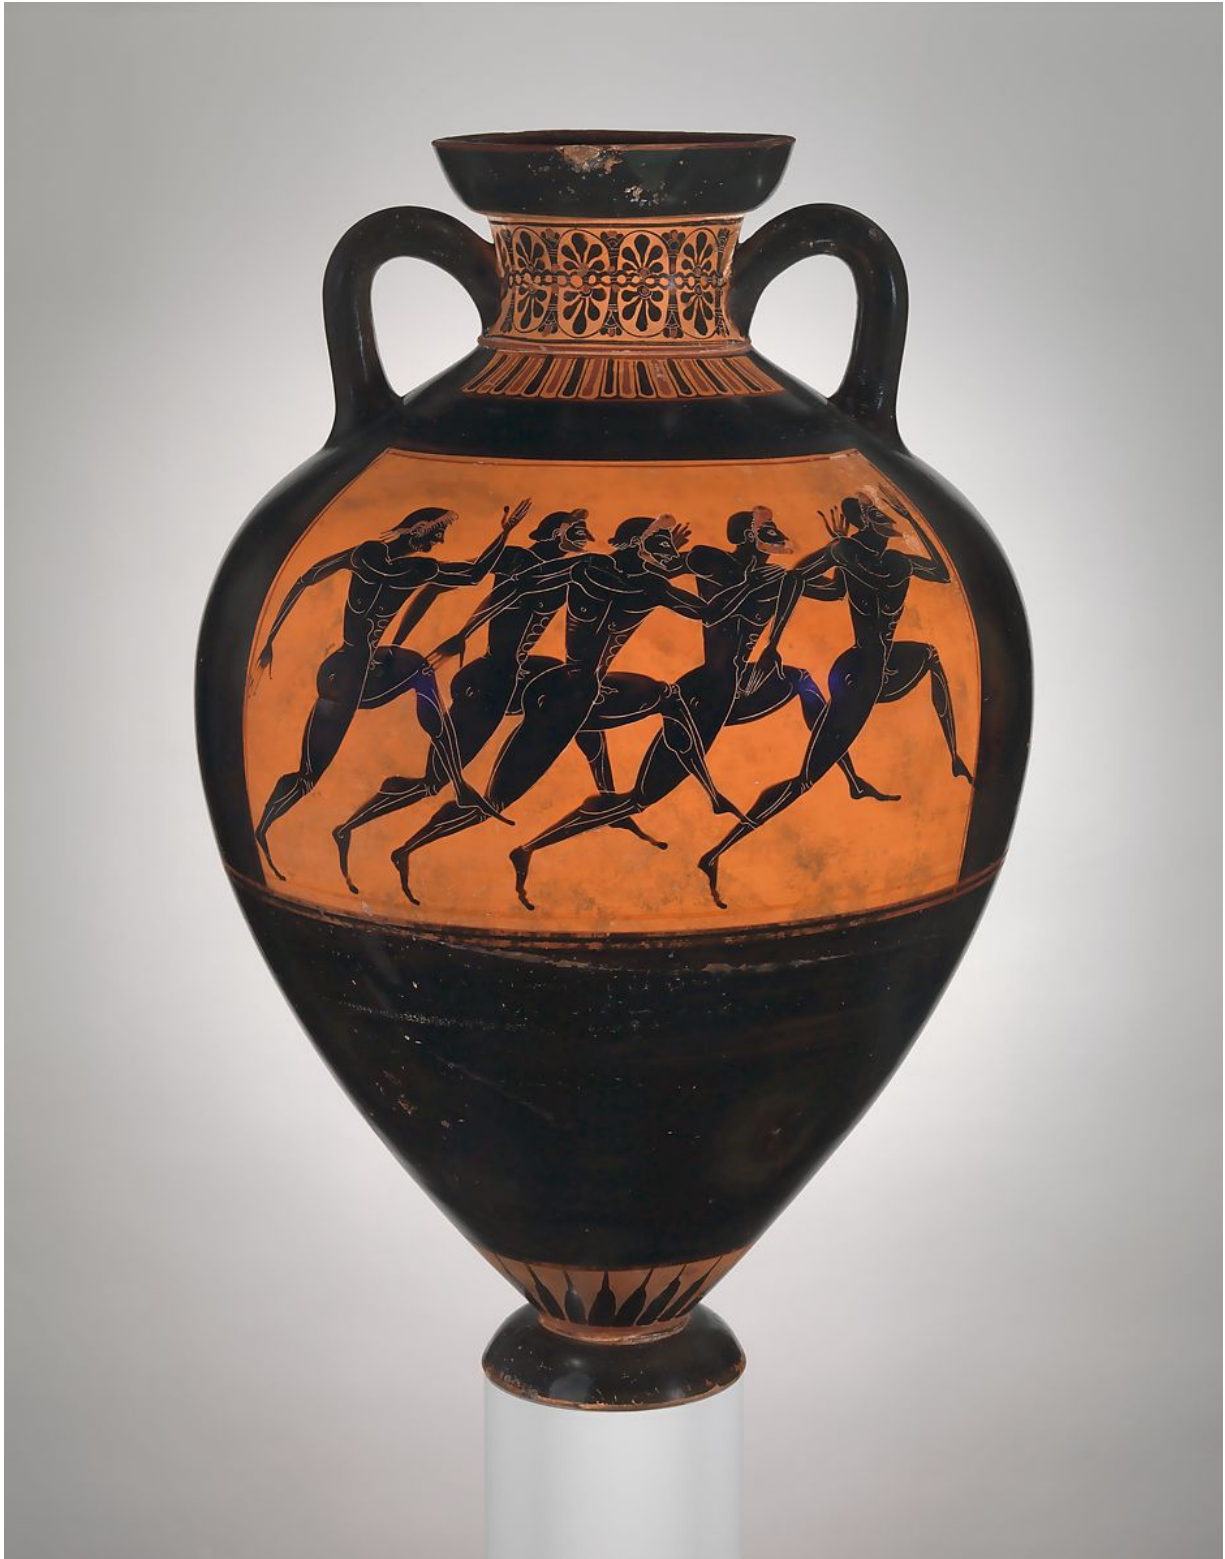

What type of pottery is this? What was it used for? Is it black figure or red figure pottery? What do you wonder about the design? What do the images tell us? What can we infer about Ancient Greek life from this pottery?

(The two figures identified here are Artemis and Apollo. You may wish to research these briefly to help you with your answer!)

What type of pottery is this? What was it used for? Is it black figure or red figure pottery? What do the images tell us? What do you wonder about the design? What can we infer about Ancient Greek life from this pottery?