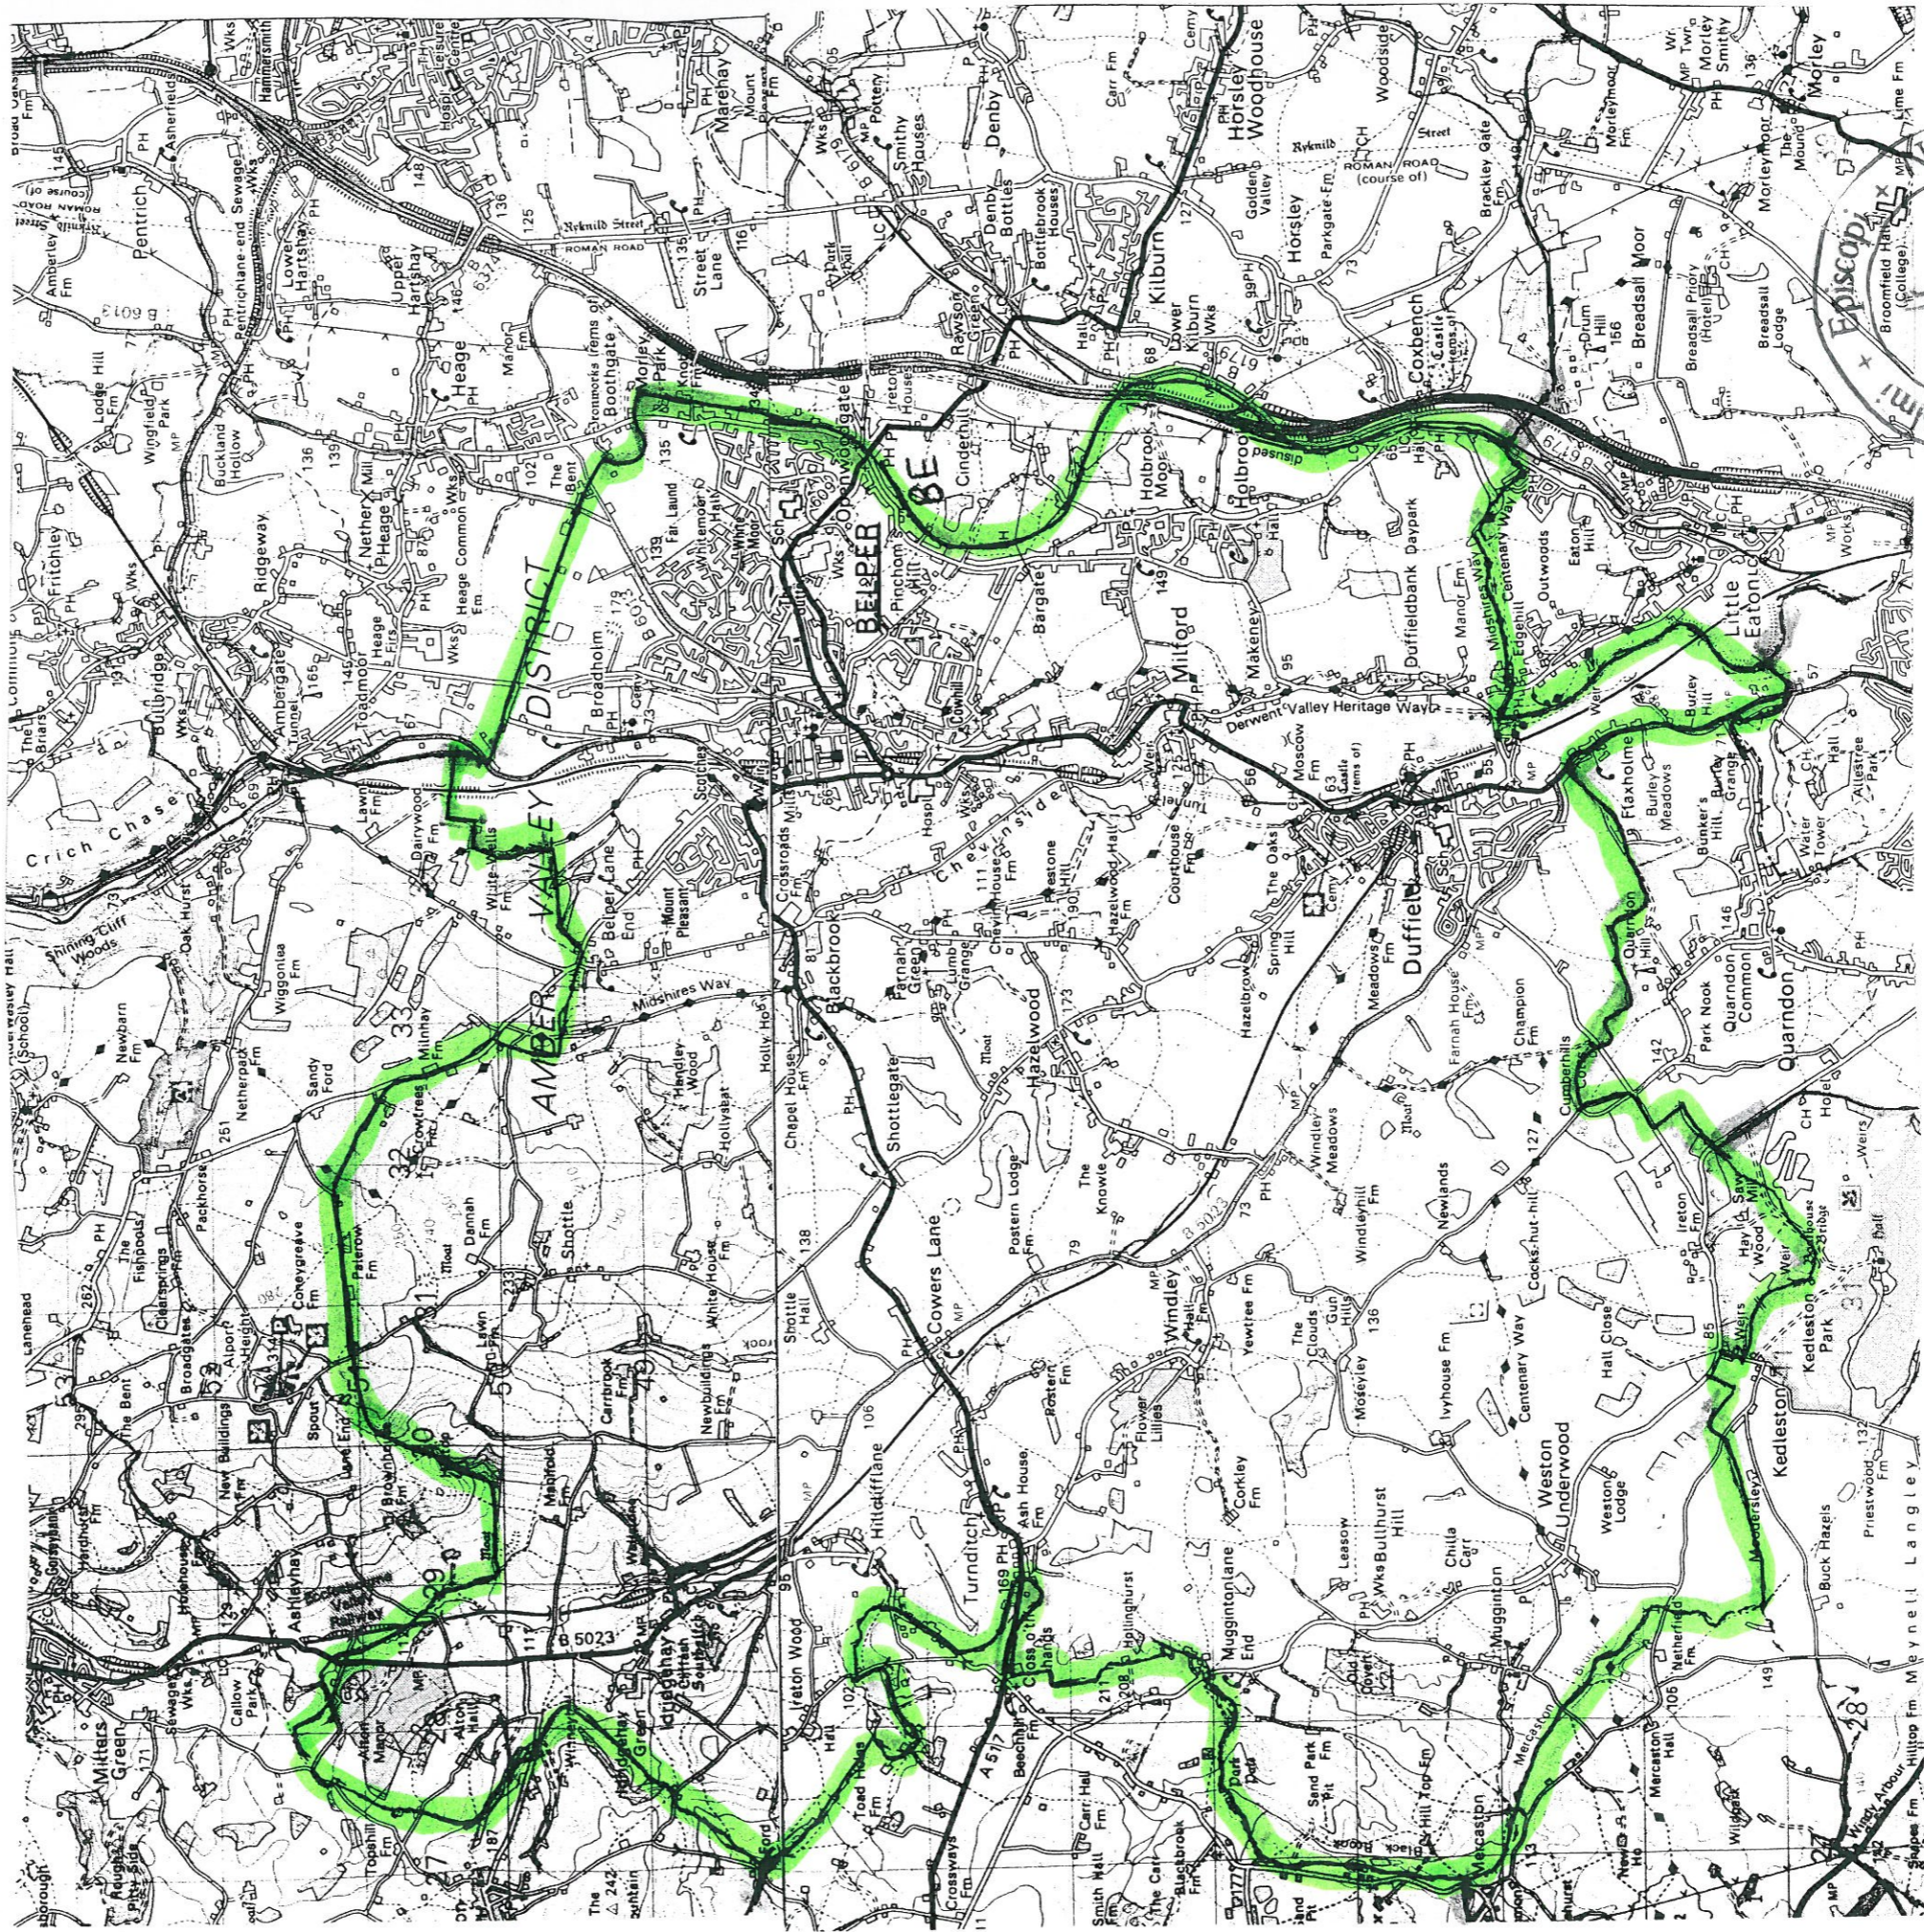

GLPER (OUR LADY OF PERPETUAL SUCCOUR) WITH
DUFFIELD (ST MARGARET CLITHROW)

Concordat cum originali

Notarius